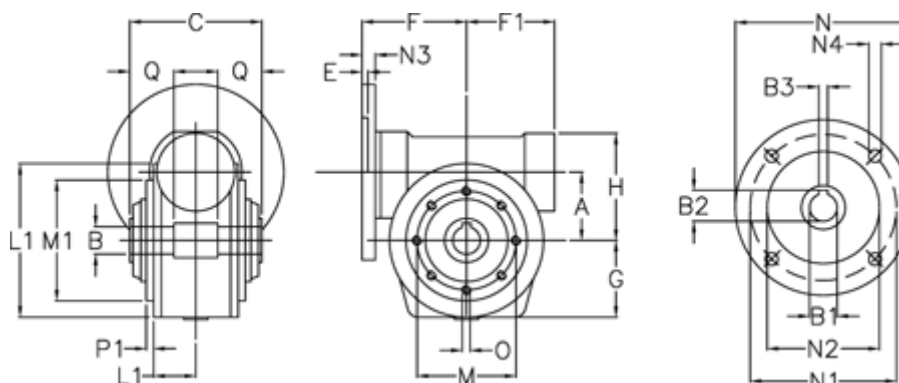

# Data Sheet

Article number: 3902044020728  
Description: Worm gear  
VF 44-P-20-71B14

## Measures

A	= 44.6	F1	= 54	N1	= 85
B	= 18 H7	G	= 51	N2	= 70
B1 E7	= 14	H	= 71	N3	= 10
B2	= 16.3	L	= 80	N4	= 7
B3 H9	= 5	L1	= 35	O	= M6x8
C	= 64	M	= 65	P1	= 2
E	= 2	M1	= 50	Q	= 24.5
F	= 65	N	= 105		